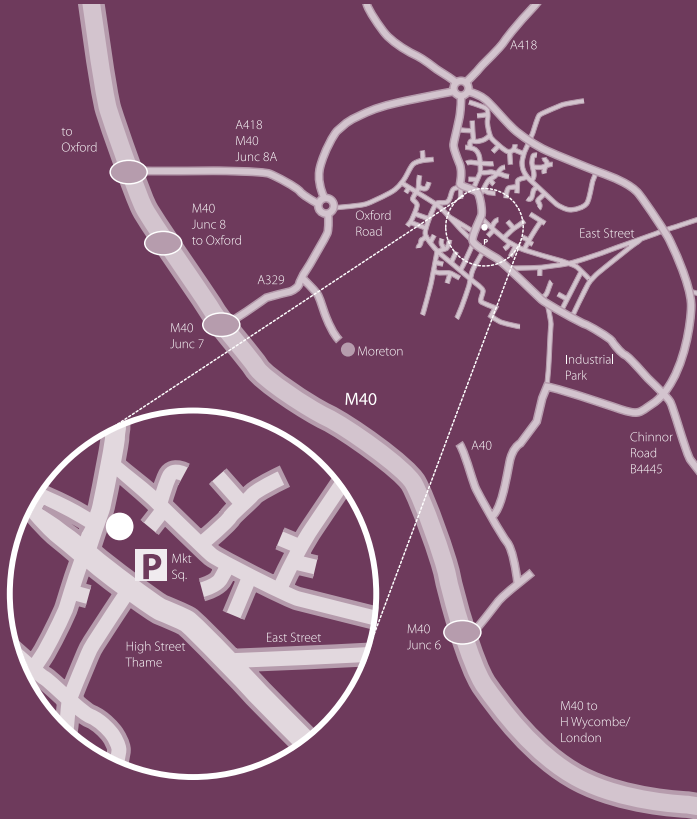

## How To Find Us

### Directions

#### From High Wycombe / London

Exit the M40 at Junction 6, follow the sign posts for Thame. This brings you right into Thame High Street, approximately half way down is a mini roundabout, at this roundabout turn right. Proceed over the zebra crossing and MBNS is found 100 yards on the right.

#### From Banbury / Birmingham

Exit Junction 8a of the M40, follow signs for Thame, this brings you into Thame High Street. Proceed up the High Street past Woolworths and the Spread Eagle, at the mini roundabout turn left, proceed over the zebra crossing and MBNS is found 100 yards on the right.